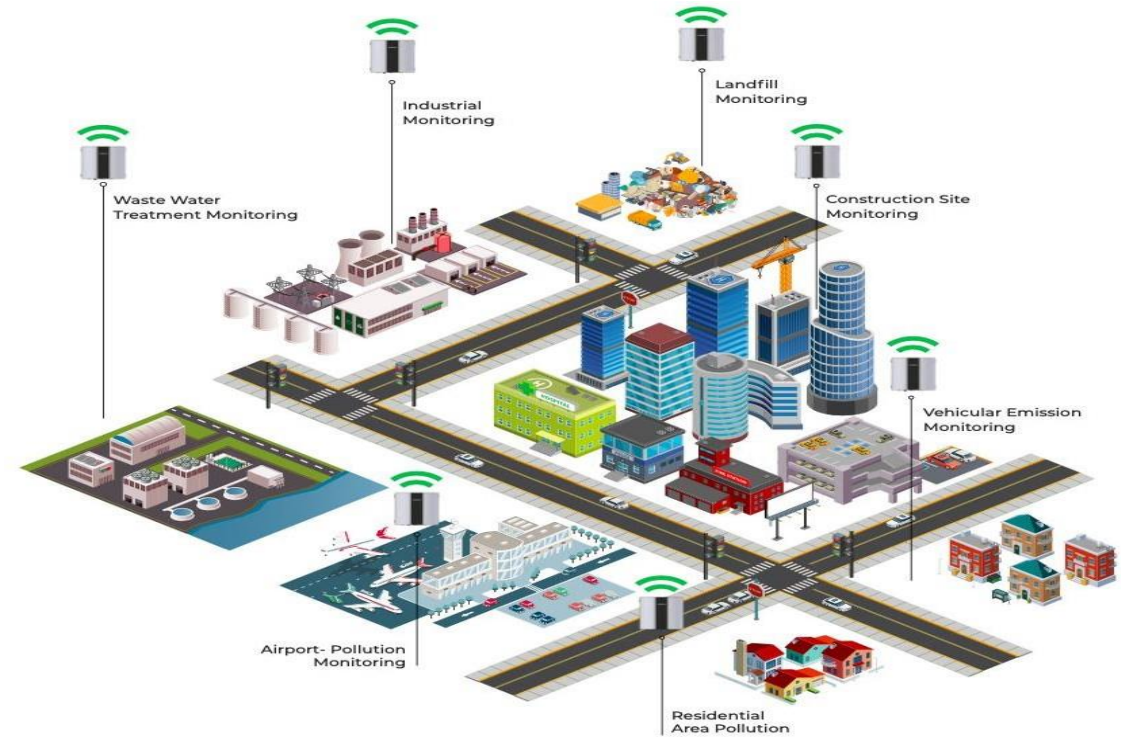

Desarrollo de la Vision y valores de ciudad, como base para la tecnologia

Gerenciamento Inteligente

Gerenciamento Centralizado

Centro de control integrado AI

Plataforma Inteligente

Segurança Ciber

1. Auditoría
2. Estrategía
3. Resiliência

Solução Smart City

Partículas PM_{2,5} +PM₁₀

Ruído

Raio, UV

Gases
(SO_x, NO_x, CO, O₃)

Ventos, chuvas,
deslizamentos
de terra

Temperatura,
Umidade e Pressão

Gestion Centralizada

Gerenciamento Inteligente

Irrigacion

Pecuaria

Acuacultura

Almacenamiento,
Industria 4.0,
Logística

Esquema
General

Agricultura

Otros

Smart Metering

There is a global initiative for all homes and businesses to be fitted with smart meters. Smart meters are capable of taking real time gas, electricity or water meter readings for instant analysis. In some cases, smart meter devices, they are designed to connect to one of a number of wireless technologies. In some cases, the meter internal antenna may not be able to connect to the network and therefore an external antenna is required.